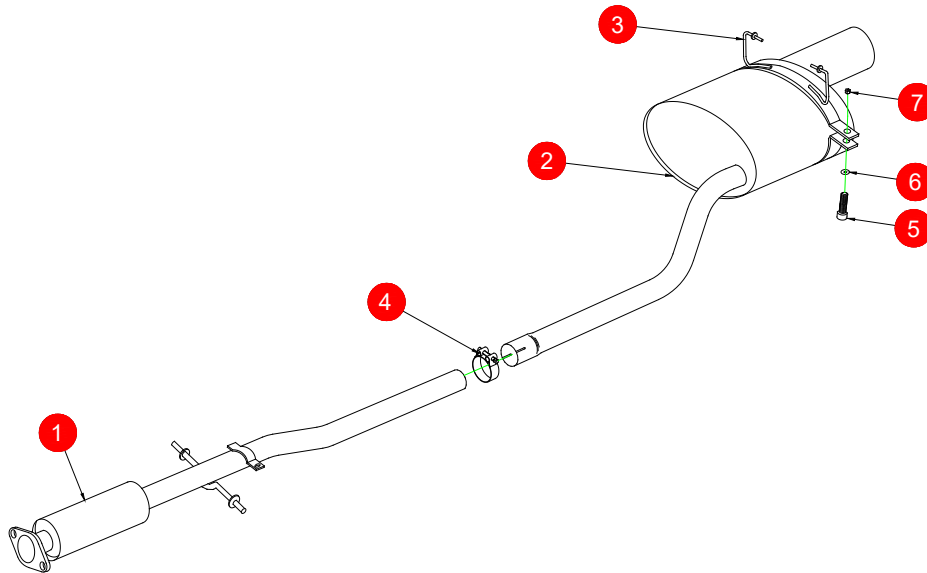

CAR	Mini Cooper/One 1.6 R50	PART NO.	SMN001
YEAR	01-06	FIT KITS	204 FK
NOTES		FEATURES	Pipe diameter:- 50.8mm/2"

NO.	PART NO.	DESCRIPTION	QTY
1	461BM	Centre Silencer	1
2	462BM39	Rear Silencer	1
3	493BM	Band Clamp	1
Fit Kit			
4	Z016.10002	51-55mm Clamp	1
5	Z017.10050	M8 x 35mm Hex Bolt	1
6	Z017.10831	M8 x 17mm Washer	1
7	Z017.10063	M8 Nut	1

E-MARK	N/A
DATE	05/08/21
ISSUE	01
AUTHORISED	M.Ydlibi

NOTE: ENSURE SCORPION SYSTEM IS CLEAR OF MOVING PARTS AND ALL ORIGINAL FUNCTIONS WORK CORRECTLY.

Checked By _____